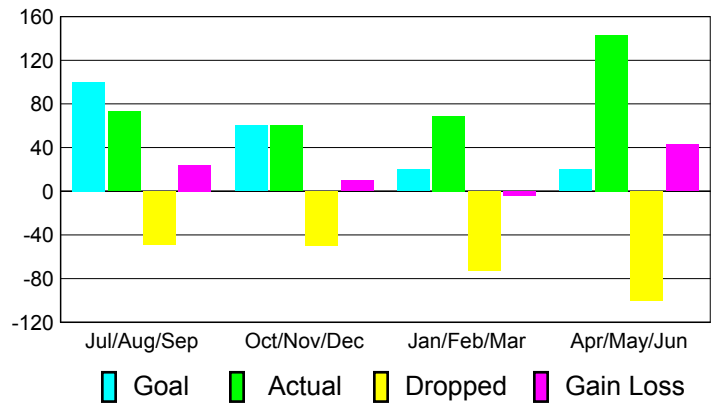

Membership Results 2010-2011

Goal, New, Dropped, Gain/Loss

Comparison of Membership Gain/Loss

Current Year Compared to the Previous Year