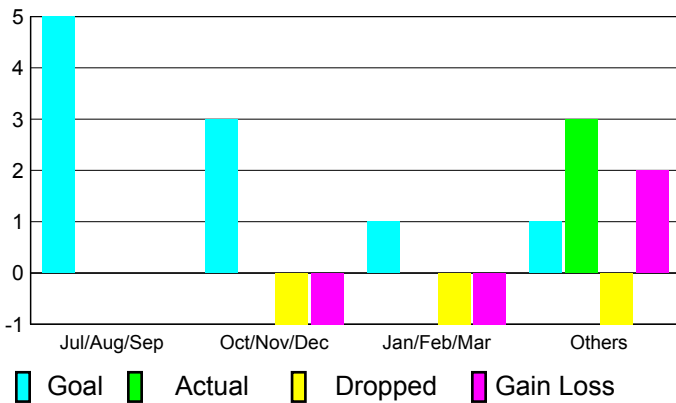

2010-2011 GMT Reports for District (or Undistricted) **District 324E3**

GMT: M NAGARAJAN

Location: INDIA

GMT CA: 6

CLUBS

Club Results
2010-2011

Clubs
2009-2010

| Month | New Club Goal | Actual New Clubs | Actual Dropped Clubs | Gain/Loss of Clubs | Gain/Loss of Clubs |
|---------------|---------------|------------------|----------------------|--------------------|--------------------|
| Jul/Aug/Sep | 5 | 0 | 0 | 0 | 0 |
| Oct/Nov/Dec | 3 | 0 | -1 | -1 | 1 |
| Jan/Feb/Mar | 1 | 0 | -1 | -1 | 1 |
| Apr/May/Jun | 1 | 3 | -1 | 2 | 6 |
| Totals | 10 | 3 | -3 | 0 | 8 |

Club Results 2010-2011

Goal, New, Dropped, Gain/Loss

Comparison of Club Gain/Loss

Current Year Compared to the Previous Year

YTD Status Quo Clubs 2010-2011

Status Quo Clubs Compared to Status Quo Members

MEMBERSHIP