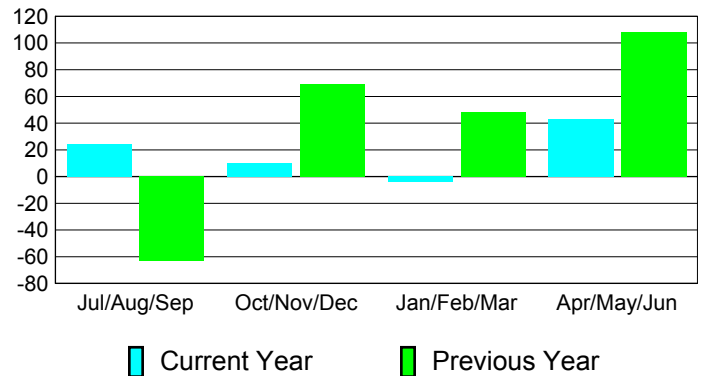

Membership Results
2010-2011

Membership
2009-2010

| Month | Net Memb Goal | Actual New Memb | Actual Dropped Memb | Gain/Loss of Memb | Gain/Loss of Memb |
|---------------|---------------|-----------------|---------------------|-------------------|-------------------|
| Jul/Aug/Sep | 100 | 73 | -49 | 24 | -63 |
| Oct/Nov/Dec | 60 | 60 | -50 | 10 | 69 |
| Jan/Feb/Mar | 20 | 69 | -73 | -4 | 48 |
| Apr/May/Jun | 20 | 143 | -100 | 43 | 108 |
| Totals | 200 | 345 | -272 | 73 | 162 |

Membership Results 2010-2011

Goal, New, Dropped, Gain/Loss

Comparison of Membership Gain/Loss

Current Year Compared to the Previous Year

Gender Comparison 2010-2011

Jul/Aug/Sep

Oct/Nov/Dec

Jan/Feb/Mar