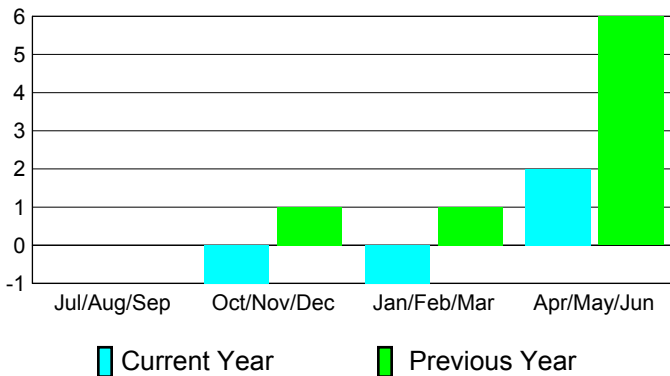

2010-2011 GMT Reports for District (or Undistricted) **District 324E3**

GMT: M NAGARAJAN

Location: INDIA

GMT CA: 6

CLUBS

Club Results
2010-2011

Clubs
2009-2010

| Month | New Club Goal | Actual New Clubs | Actual Dropped Clubs | Gain/Loss of Clubs | Gain/Loss of Clubs |
|---------------|---------------|------------------|----------------------|--------------------|--------------------|
| Jul/Aug/Sep | 5 | 0 | 0 | 0 | 0 |
| Oct/Nov/Dec | 3 | 0 | -1 | -1 | 1 |
| Jan/Feb/Mar | 1 | 0 | -1 | -1 | 1 |
| Apr/May/Jun | 1 | 3 | -1 | 2 | 6 |
| Totals | 10 | 3 | -3 | 0 | 8 |

Club Results 2010-2011

Goal, New, Dropped, Gain/Loss

Comparison of Club Gain/Loss

Current Year Compared to the Previous Year

YTD Status Quo Clubs 2010-2011

Status Quo Clubs Compared to Status Quo Members

MEMBERSHIP